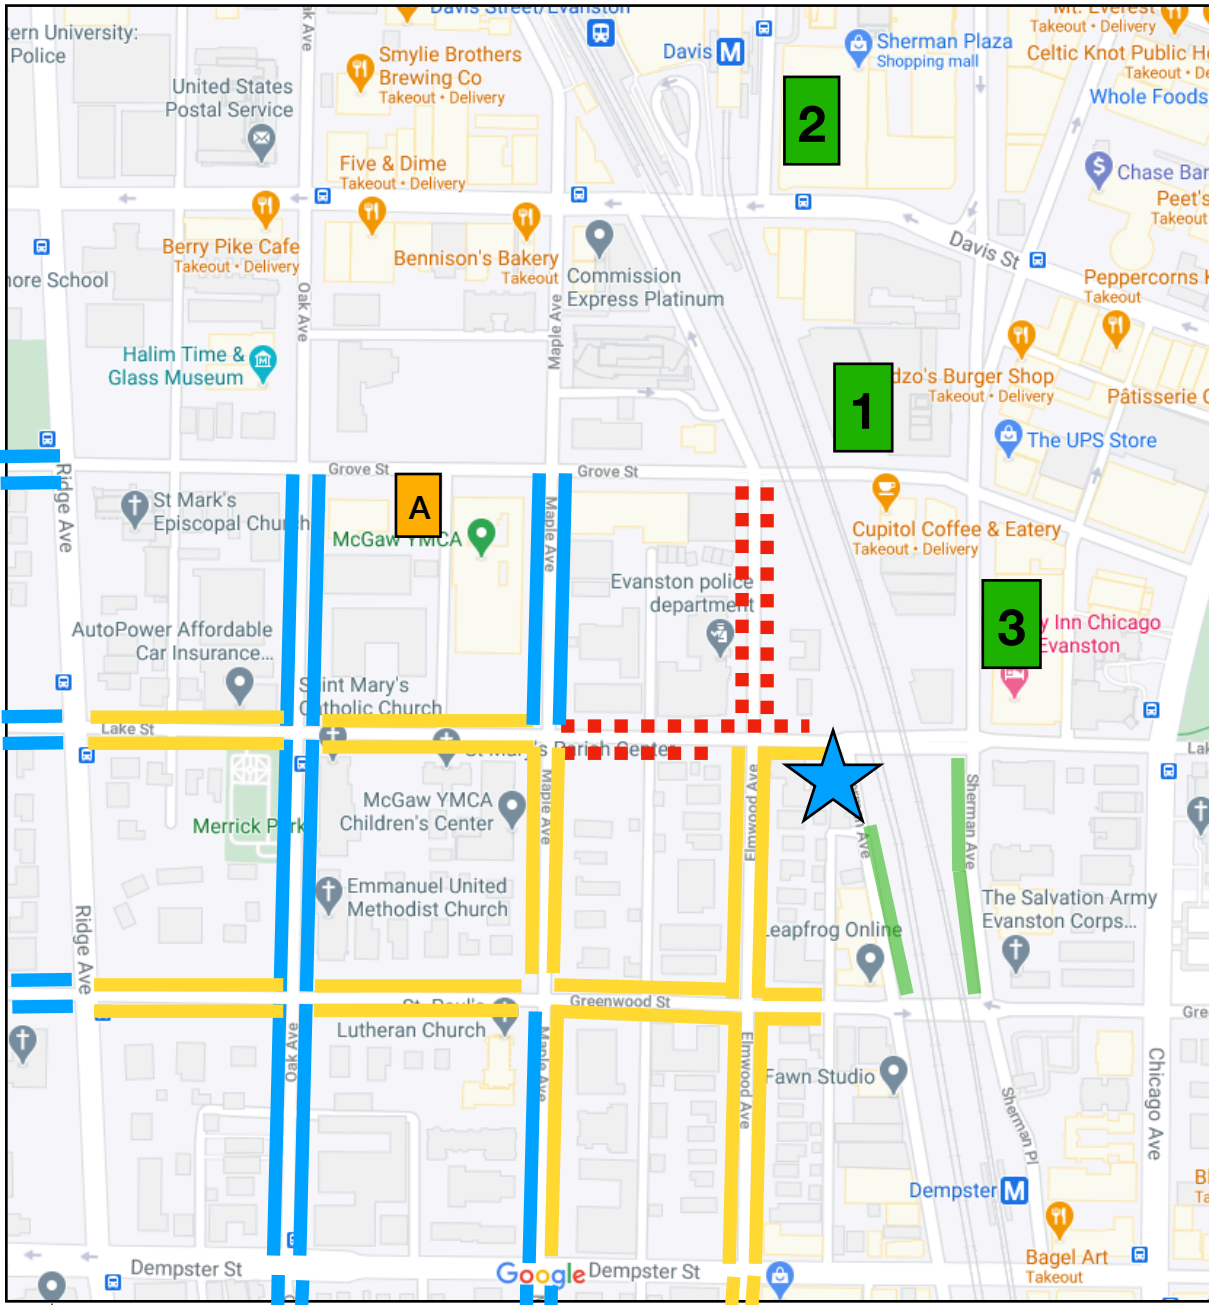

Zen Shiatsu Parking Map

 Zen Shiatsu Chicago, 818 Lake Street, Evanston, IL 60201

Garages:

-  One Rotary Center Parking - \$8/day (limited availability)
-  Sherman Plaza Self-Park - Free the first hour, \$2 for 2 hours, \$8 for 6-12 hours.
-  Holiday Inn Garage - \$18/day, text "pay" to 847-908-9922

Street Parking

-  2-hour free parking during the day, unlimited and free after 6pm.
-  Free parking
-  12 hour meter parking - \$0.50/hour
-  No Parking - Emergency Vehicles Only during weekday daytimes

 City Parking Lot
McGaw YMCA West Parking Lot - meters \$0.75/hour